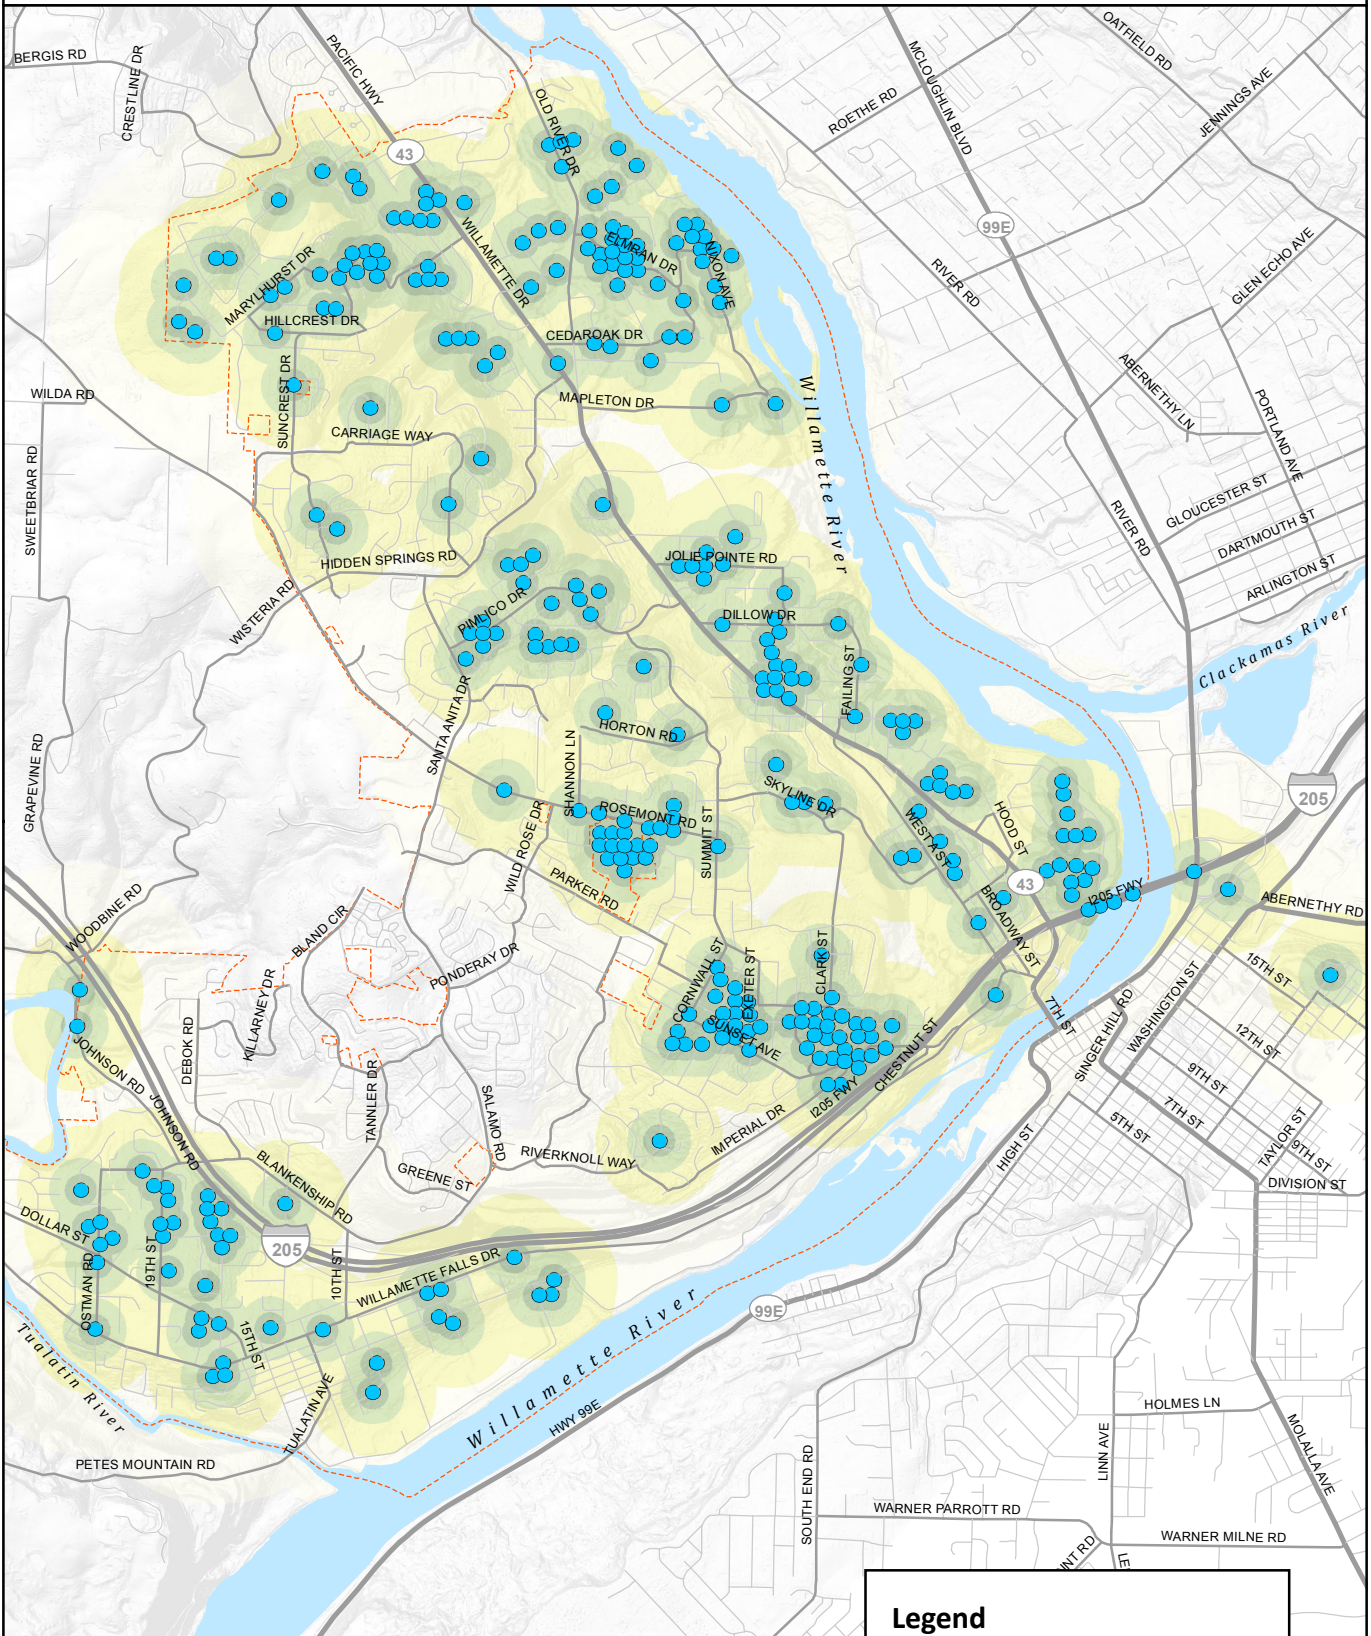

West Linn Water Main Breaks 1998-2012

Map Created: 10/9/2012
 LOC: G:\PROJECTS\GIS\WATER2\MAIN_LEAKS_2012\
 WATER_MAIN_LEAKS_MAP01_201210.MXD | KAHA

Legend

- Water Main Breaks 1998-2012
- West Linn City Limits