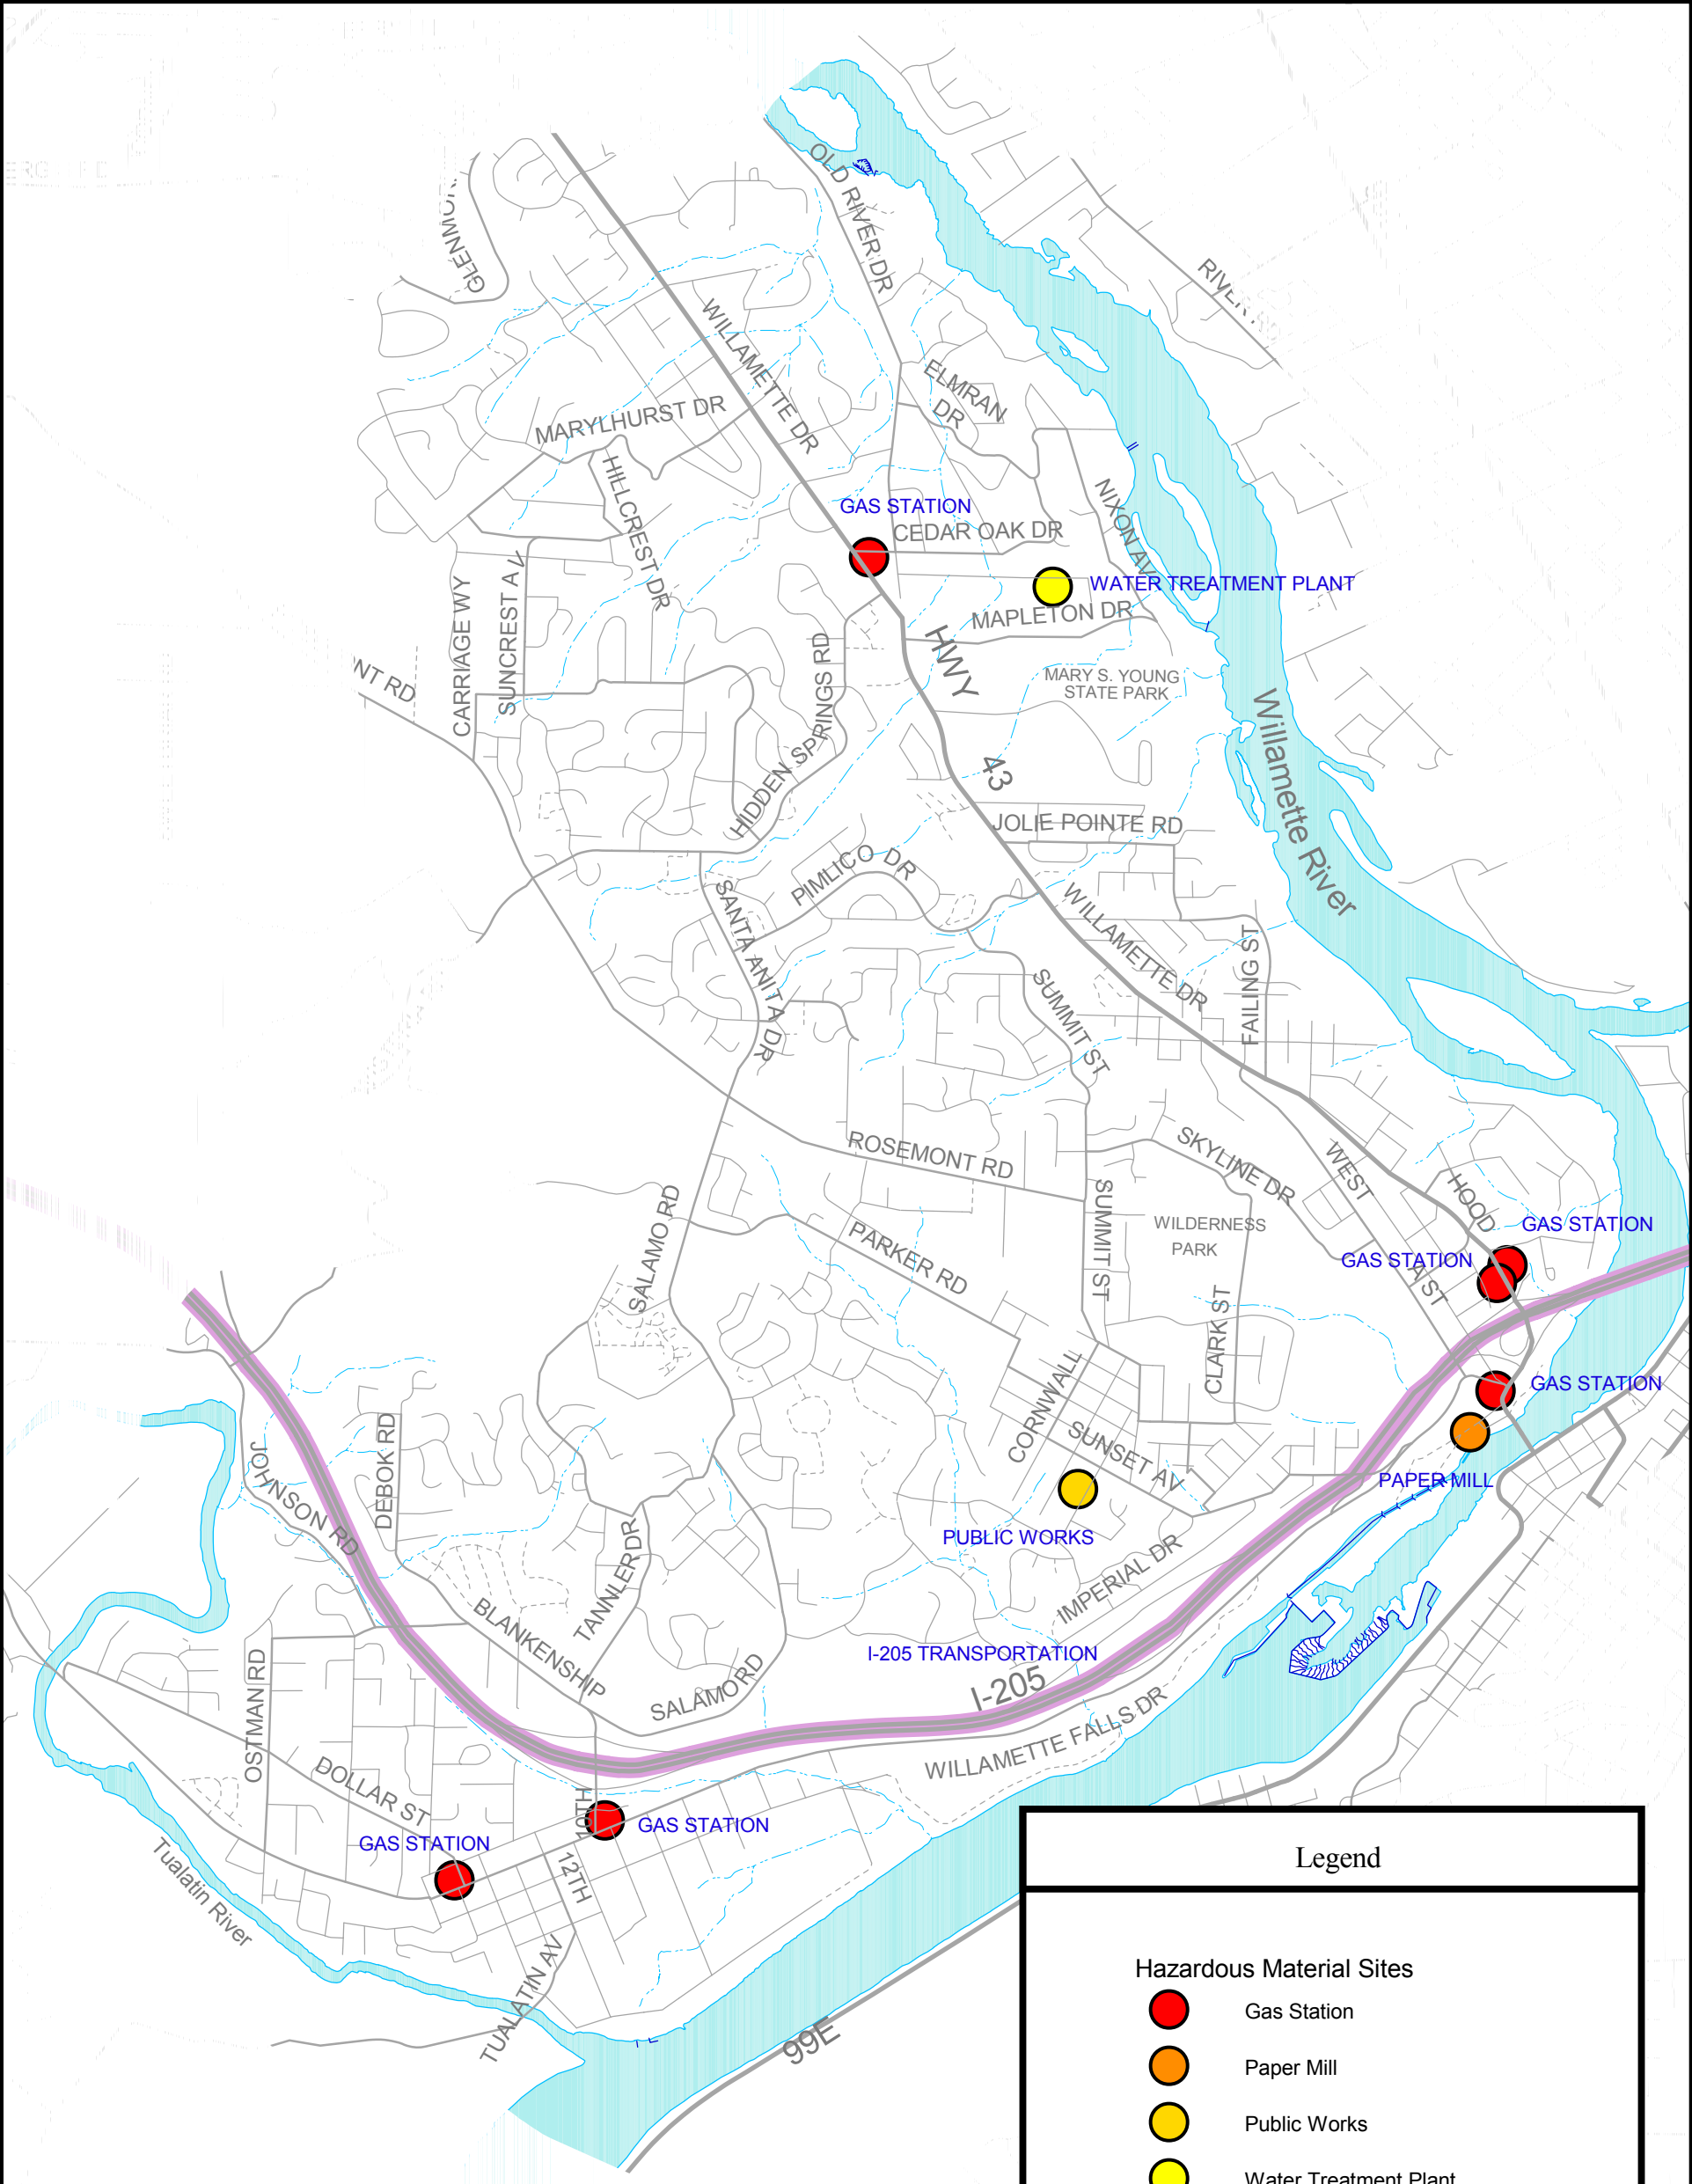

Hazardous Material Sites

Legend

- Gas Station
- Paper Mill
- Public Works
- Water Treatment Plant
- Hazardous Material Transportation

This map and other information have been compiled for preliminary and general purposes. They are not intended to be complete and accurate for any other purposes. Specifically, this information is not intended to be complete for purposes of land use restriction, zoning, title, size, and suitability of the property for specific uses.

HAZARDS.APR / 6-16-03/ AHA