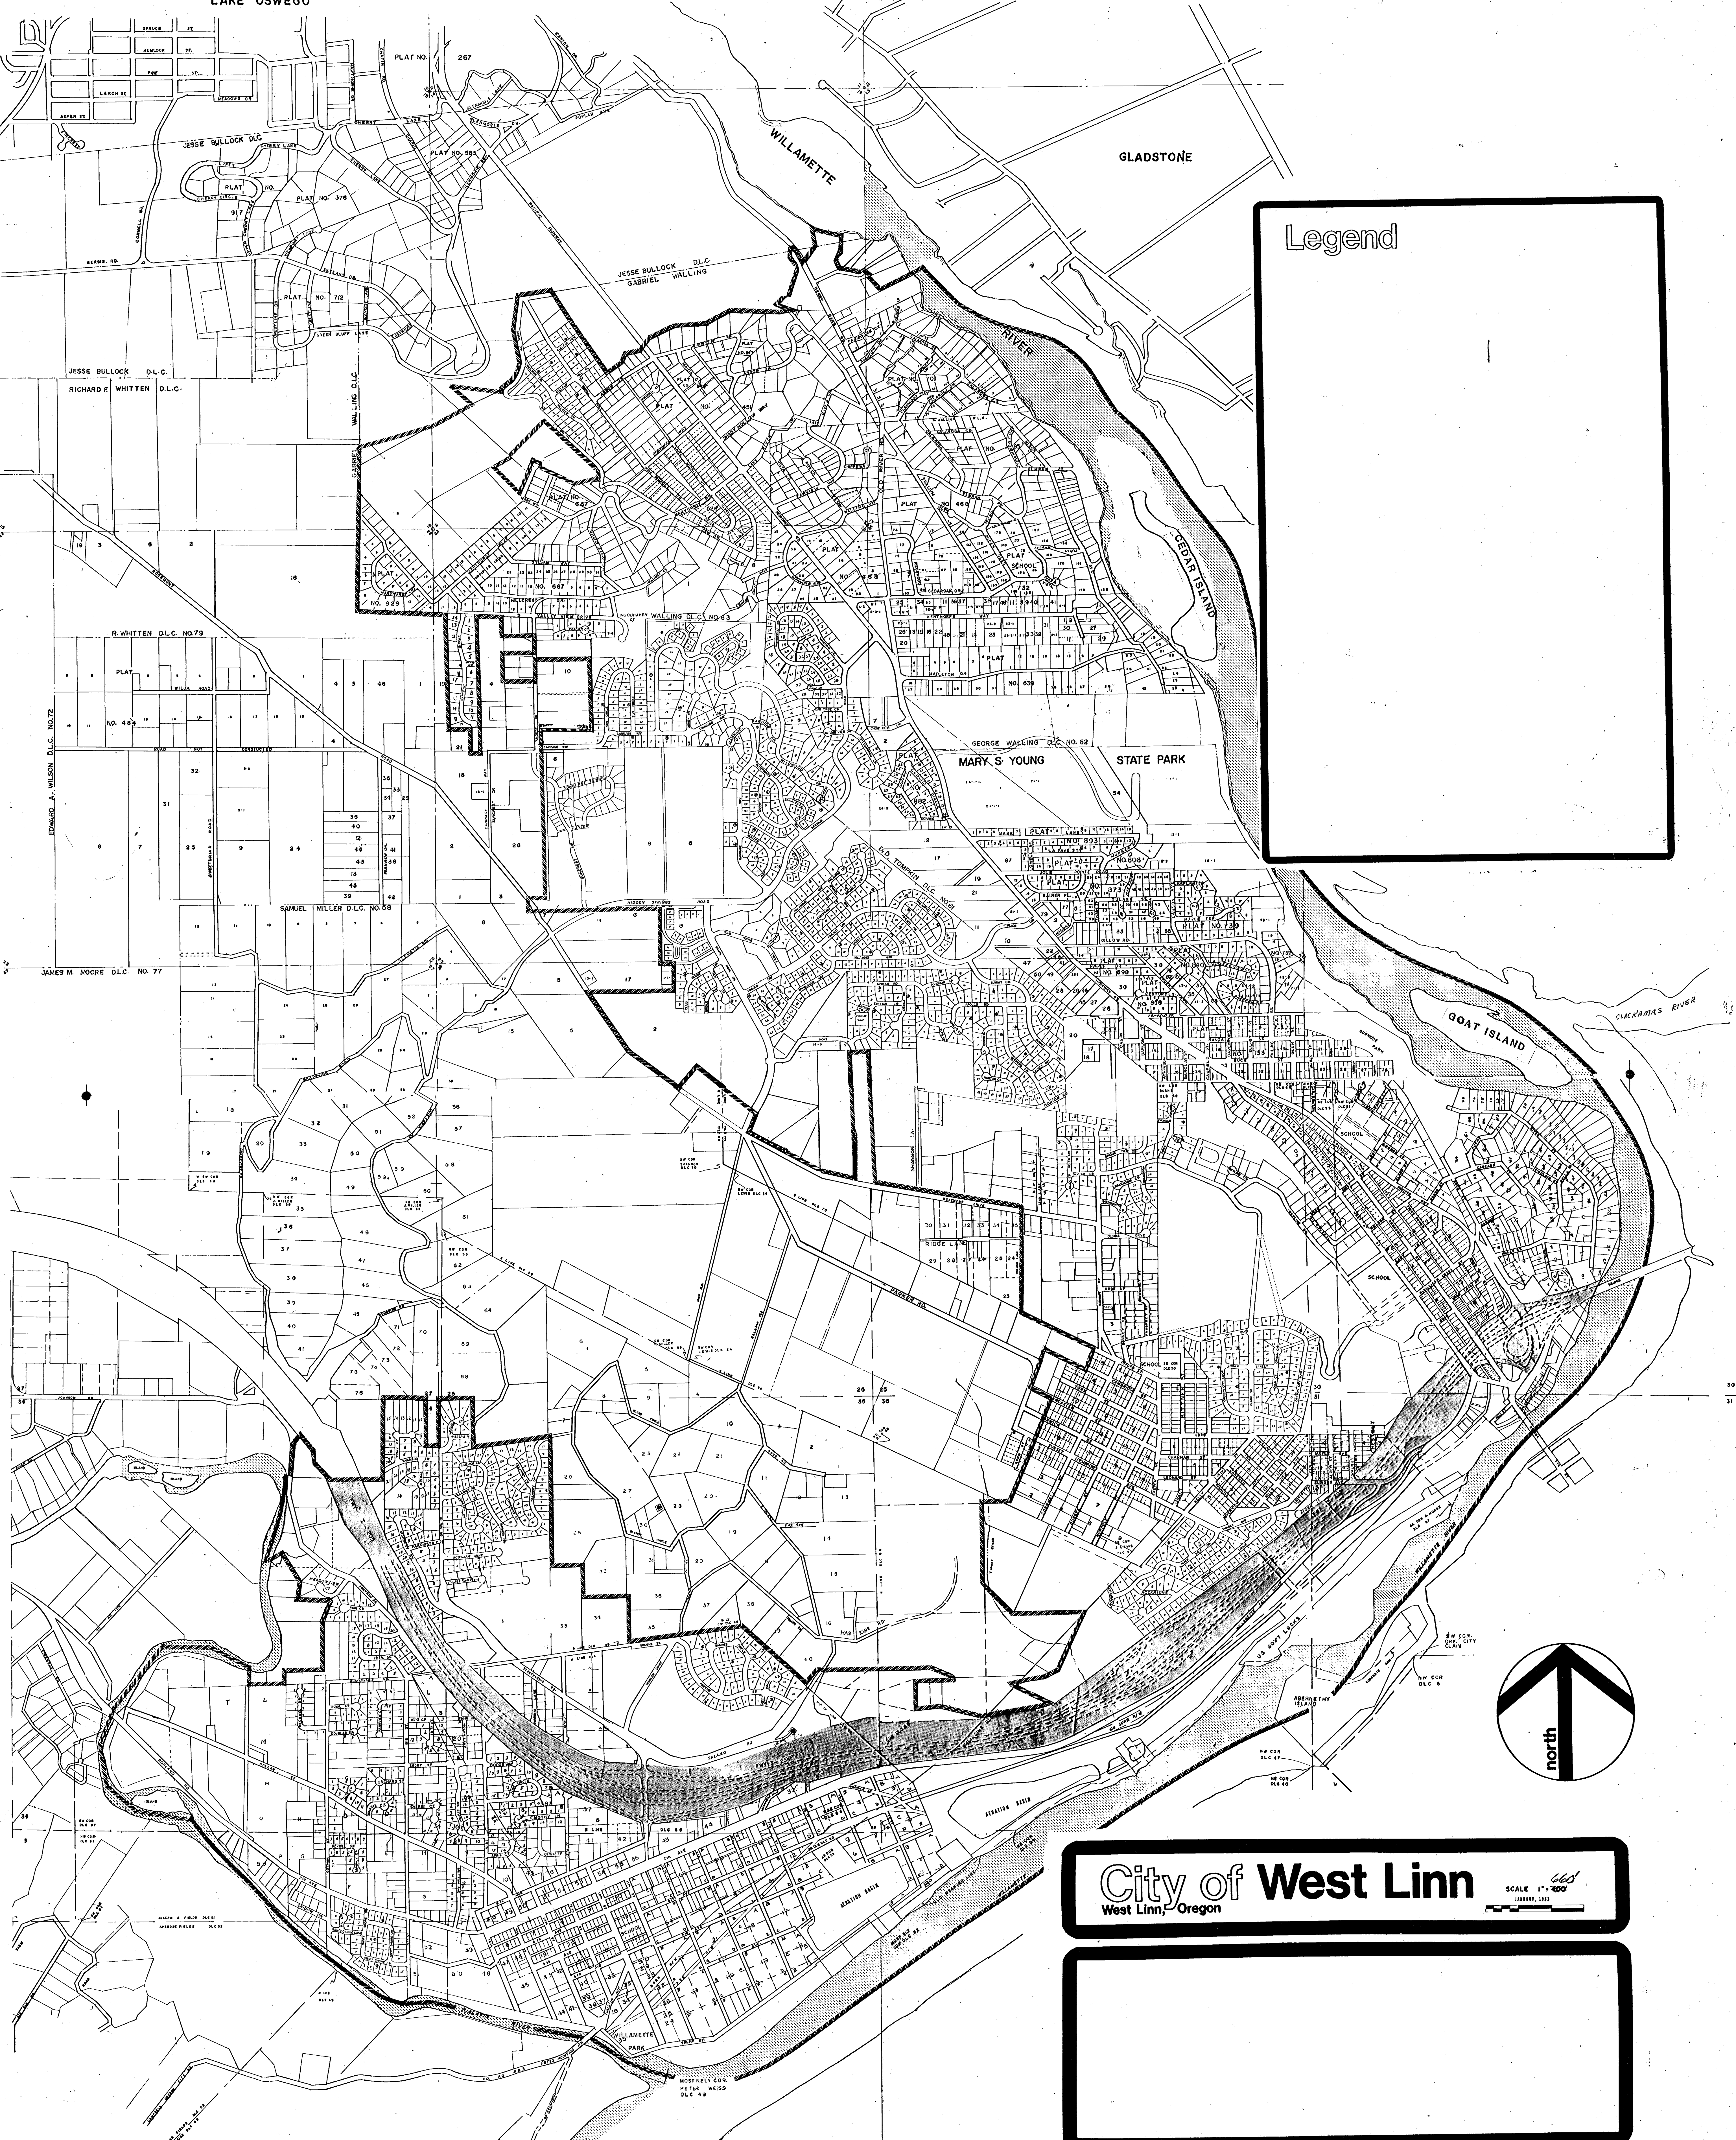

LAKE OSWEGO

GLADSTONE

Legend

City of West Linn
 West Linn, Oregon

SCALE 1" = 200'
 FEBRUARY, 1923