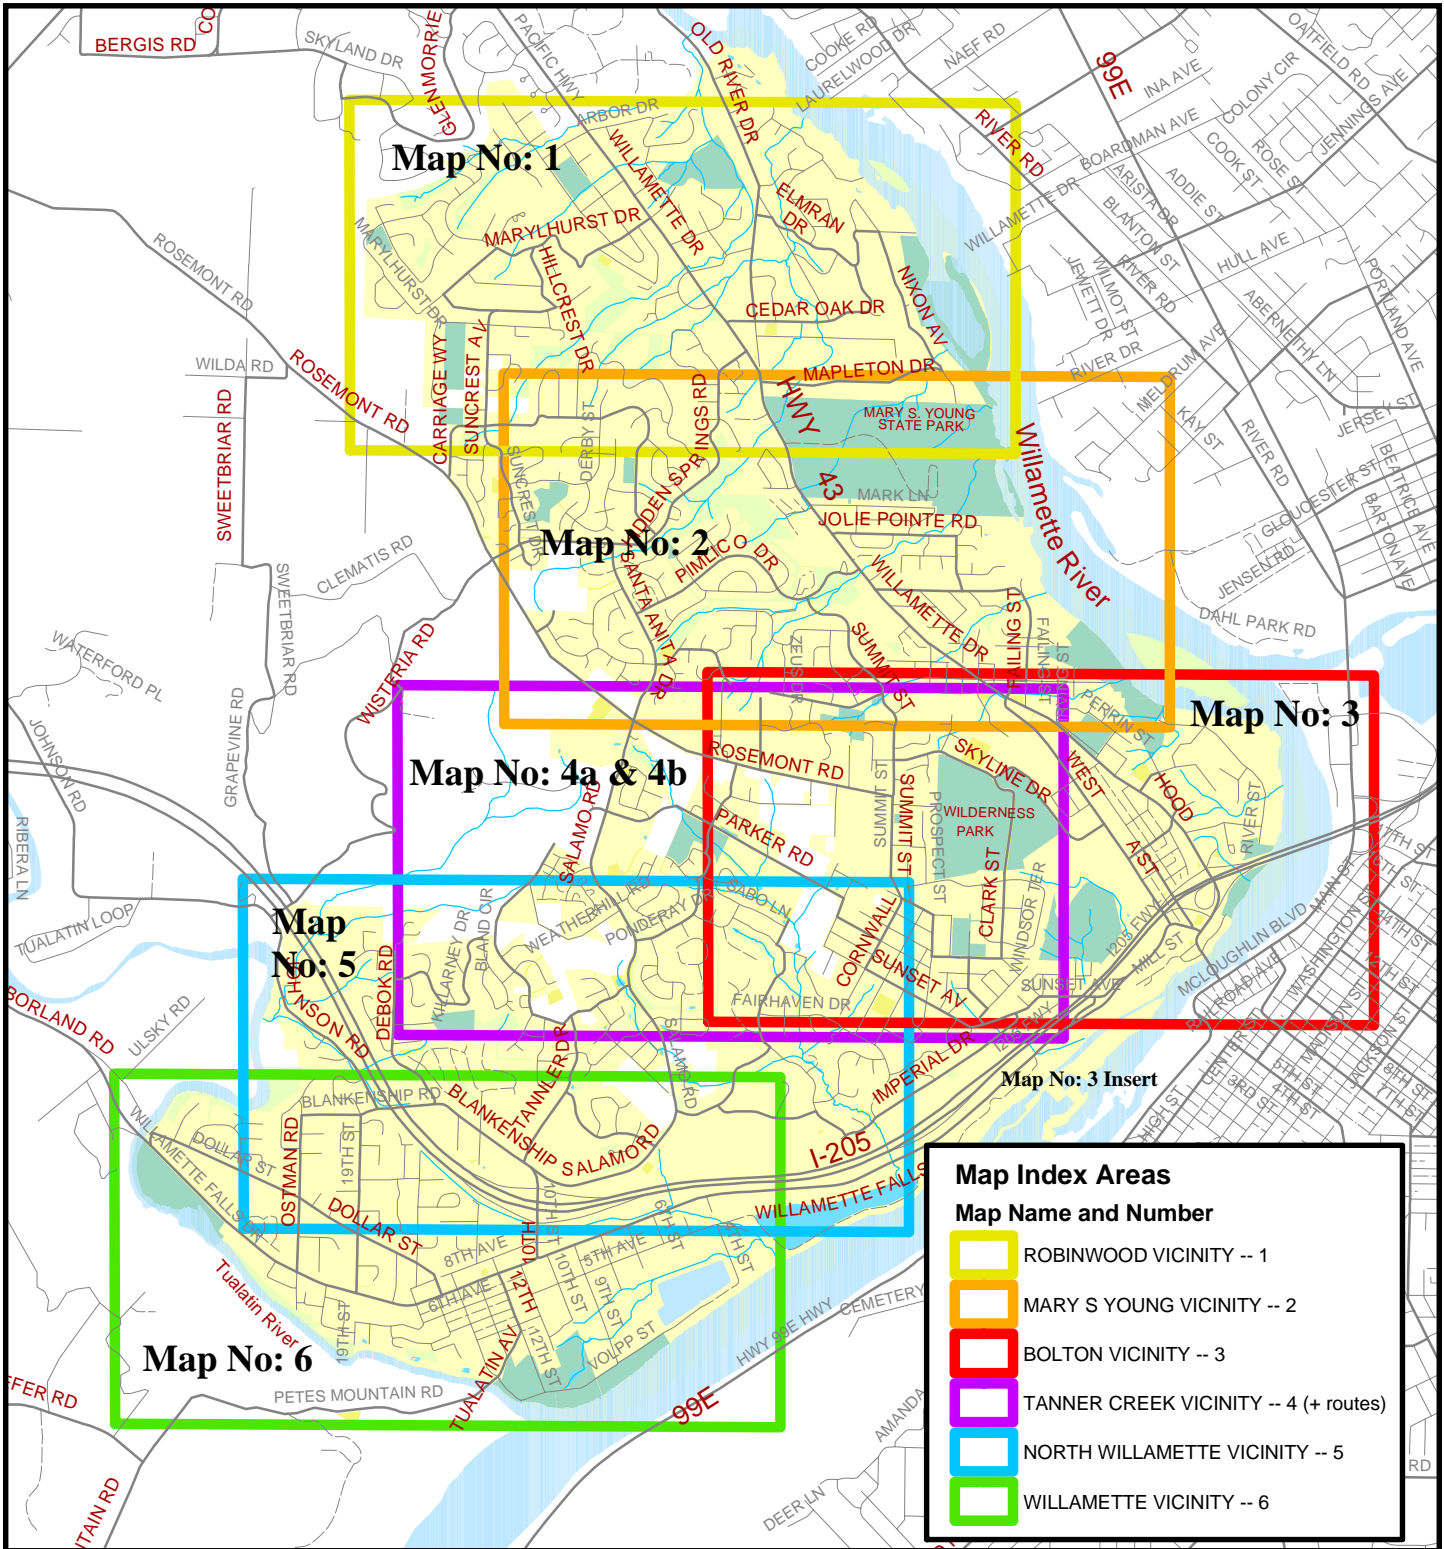

Paths and Trails Map Index

Map Index Areas	
Map Name and Number	
	ROBINWOOD VICINITY -- 1
	MARY S YOUNG VICINITY -- 2
	BOLTON VICINITY -- 3
	TANNER CREEK VICINITY -- 4 (+ routes)
	NORTH WILLAMETTE VICINITY -- 5
	WILLAMETTE VICINITY -- 6

This map and other information have been compiled for preliminary and general purposes. They are not intended to be complete and accurate for any other purposes. Specifically, this information is not intended to be complete for purposes of land use restriction, zoning, title, size, and suitability of the property for specific uses.