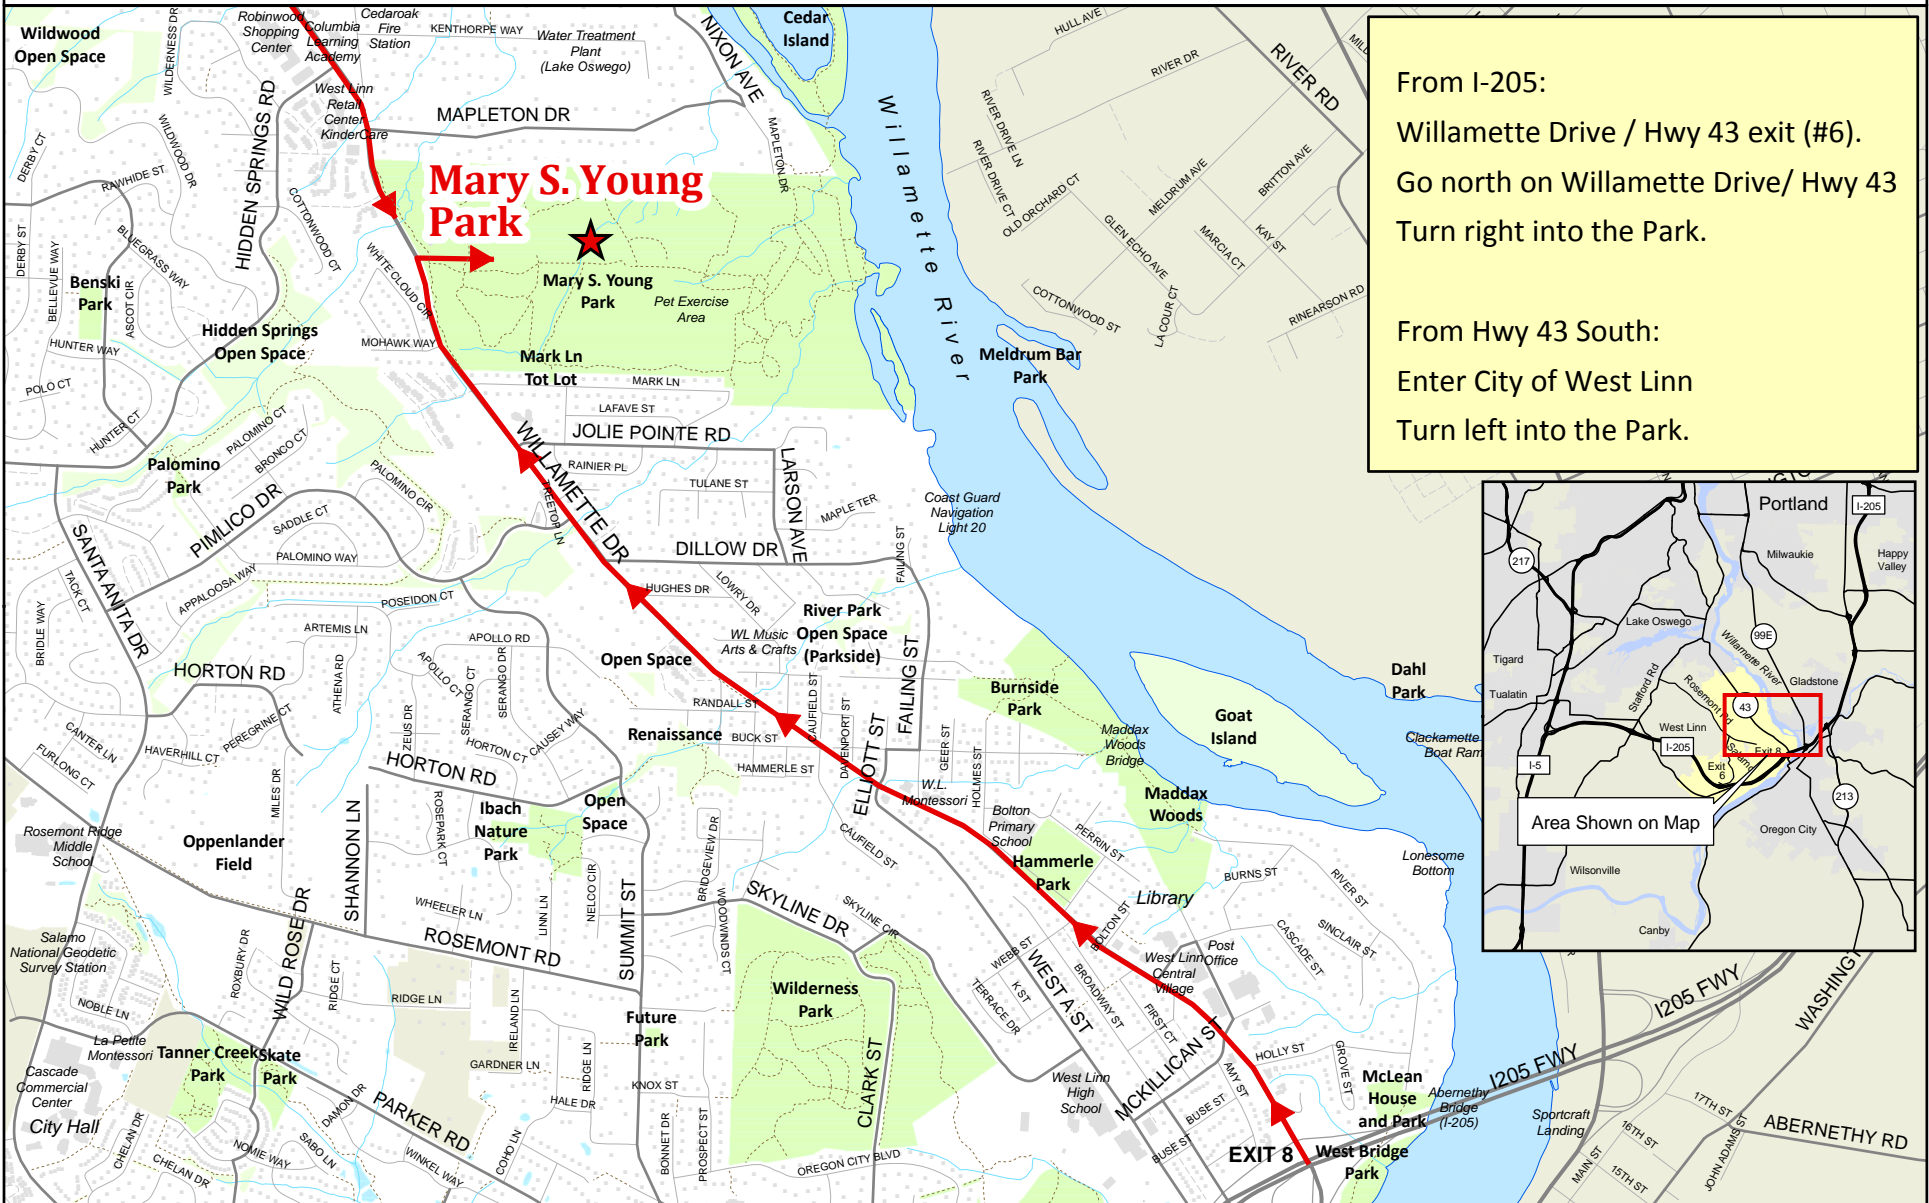

DIRECTIONS TO: Mary S. Young Park, West Linn, Oregon

1990 Willamette Drive (Hwy 43)

This product is for informational purposes and may not have been prepared for, or be suitable for legal, engineering, or surveying purposes. Users of this information should review or consult the primary data and information sources to ascertain the usability of the information.